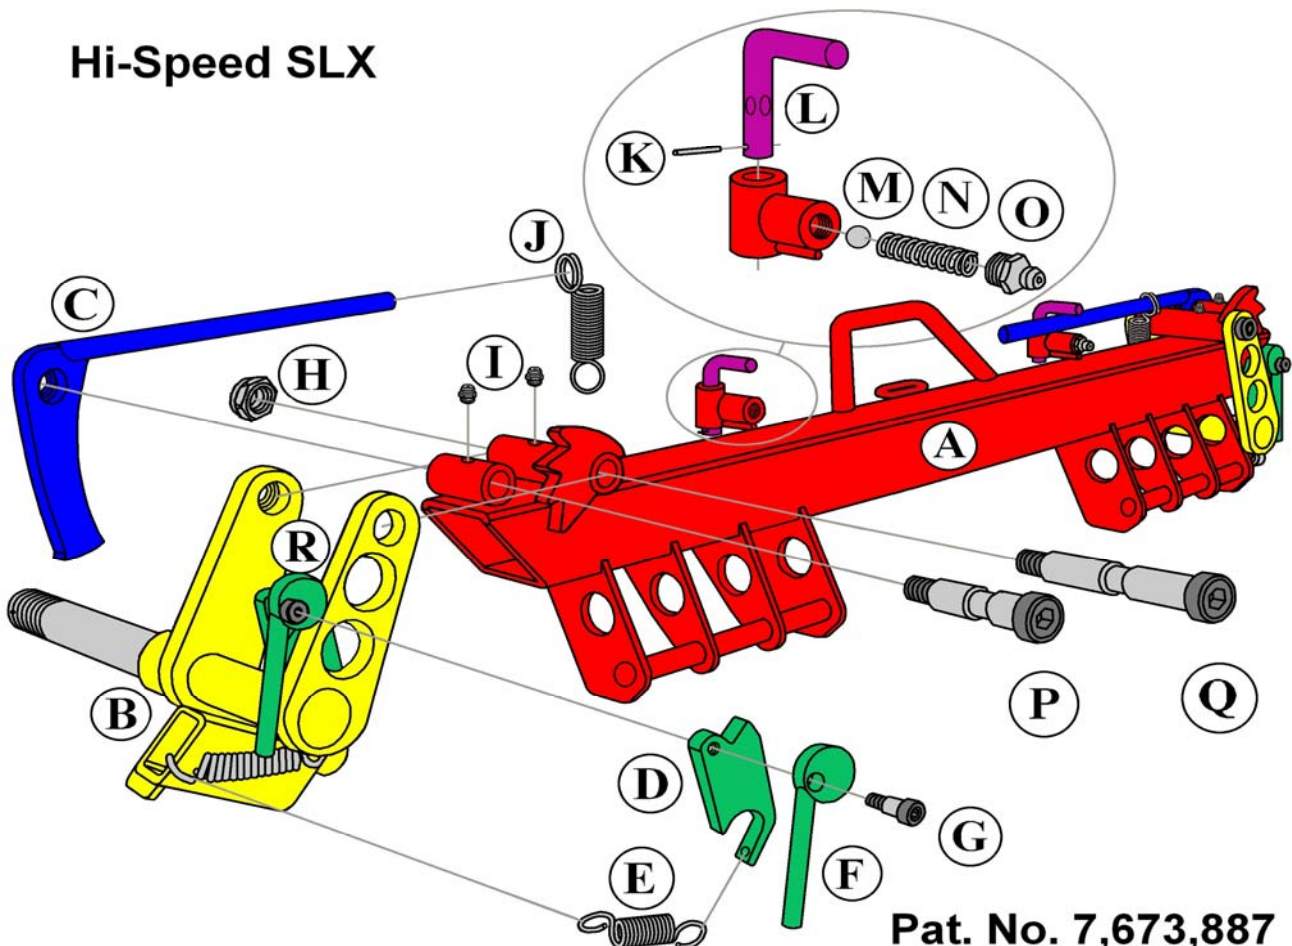

COLLINS

Manufacturing Corp.

PO Box 1299 * Jacksonville, OR 97530

TOLL FREE (800) 332-9220

OFFICE (541) 774-9220

FAX (541) 774-9222

Ultralight Hi-Speed® Dolly (Exploded View)

Item	Part No.	Model Dolly	Left & Right	Description
A	DFX-SLX			DOLLY FRAME SLX
B*	DFX-SA/L		* Left	SPINDLE ASSEMBLY/LEFT
B*	DFX-SA/R		* Right	SPINDLE ASSEMBLY/RIGHT
C*	DFX-TA/L		* Left	TRIP ASSEMBLY/LEFT
C*	DFX-TA/R		* Right	TRIP ASSEMBLY/RIGHT
D	DFX-RAB			RATCHET ASSEMBLY BODY
E*	DF-RS/L		* Left	RATCHET SPRING/ LEFT
E*	DF-RS/R		* Right	RATCHET SPRING/RIGHT
F	DFX-RC			RATCHET CAM
G	DFX-RB			RATCHET ASSEMBLY SHOULDER BOLT
H	DFX-SLN			SPINDLE LOCK NUT
I	DF-GZ			GREASE ZERK
J*	DF-TS/L		* Left	TRIP SPRING/LEFT
J*	DF-TS/R		* Right	TRIP SPRING/RIGHT
K	DF-SLP			SAFETY LOCK ROLL PIN
L	DF-SLH			SAFETY LOCK HANDLE
M	DF-SLB			SAFETY LOCK BALL BEARING
N	DF-SLS			SAFETY LOCK SPRING
O	DF-SLZ			SAFETY LOCK GREASE ZERK
P	DFX-TB			TRIP ASSEMBLY SHOULDER BOLT
Q	DFX-SB			SPINDLE ASSEMBLY SHOULDER BOLT
R*	DFX-RA/L		* Left	RATCHET ASSEMBLY/ LEFT
R*	DFX-RA/R		* Right	RATCHET ASSEMBLY/RIGHT

* Left and Right Dolly Parts

Hi-Speed SLX

Pat. No. 7,673,887